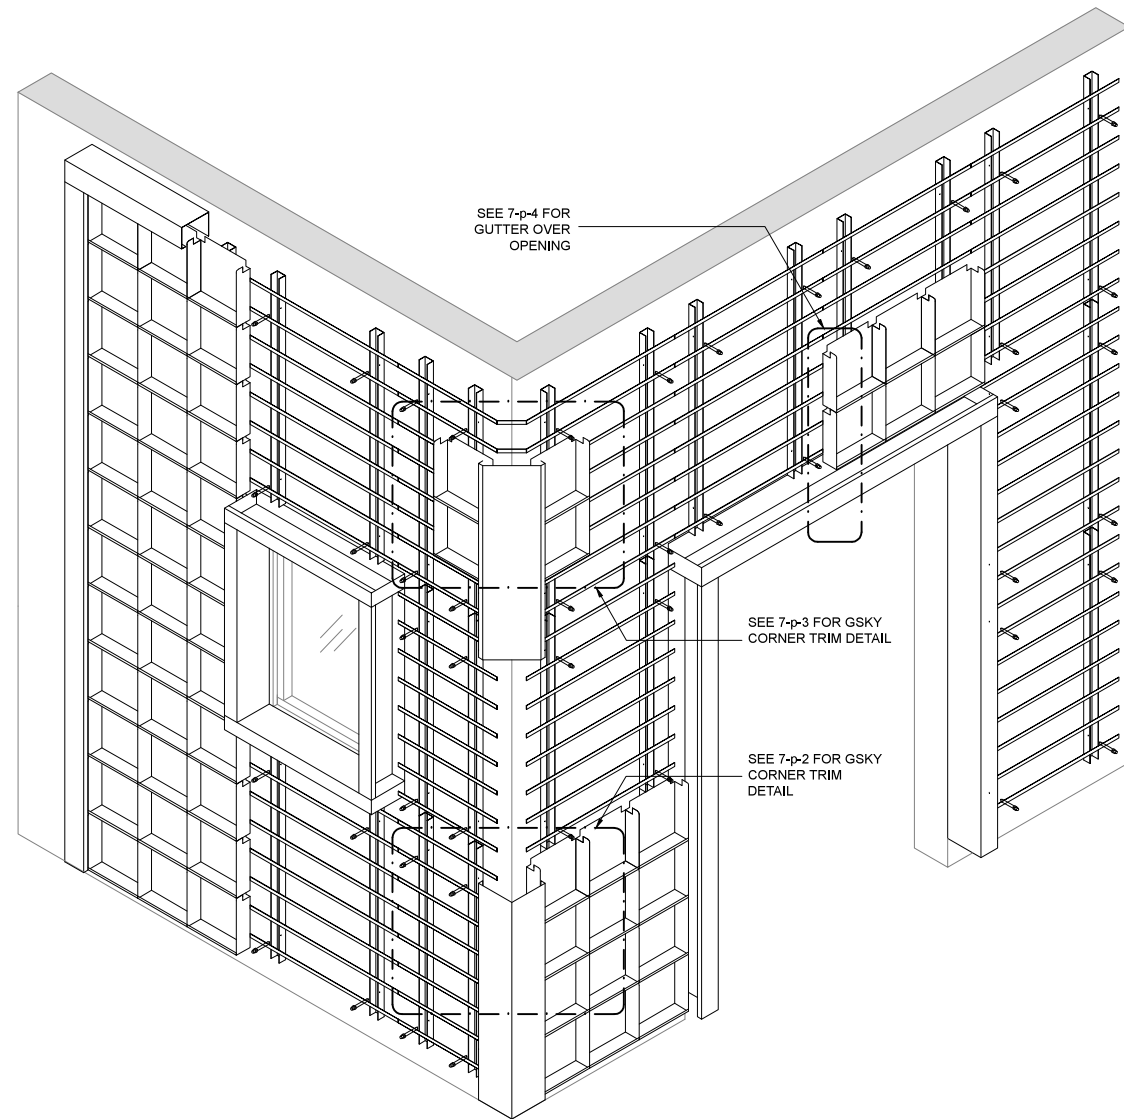

# GSKY GREEN WALL PANELS

TYPICAL DETAILS / INTERIOR OR EXTERIOR  
3D VIEW  
CORNER TRIM

## CORNER PANEL GUTTER OVER OPENING

#601 - 318 HOMER ST  
VANCOUVER, BC V6B 2V2  
604-708-0611 ph 604-357-1315 fax  
www.gsky.com

DRAWING #

7-p

DATE: AUG 18, 2010 SCALE: AS NOTED  
REV DATE: SEP 19, 2014 PAPER SIZE: 11 x 17

1 3D VIEW FOR TYPICAL DETAILS  
SCALE NTS (FILE # 7-p-1)

2 PLAN DETAIL / CORNER TRIM  
SCALE 1" - 1'-0" (FILE # 7-p-2)

3 PLAN DETAIL / CORNER PANEL  
SCALE 1" - 1'-0" (FILE # 7-p-3)

4 SECTION DETAIL / GUTTER OVER OPENING  
SCALE 1" - 1'-0" (FILE # 7-p-4)