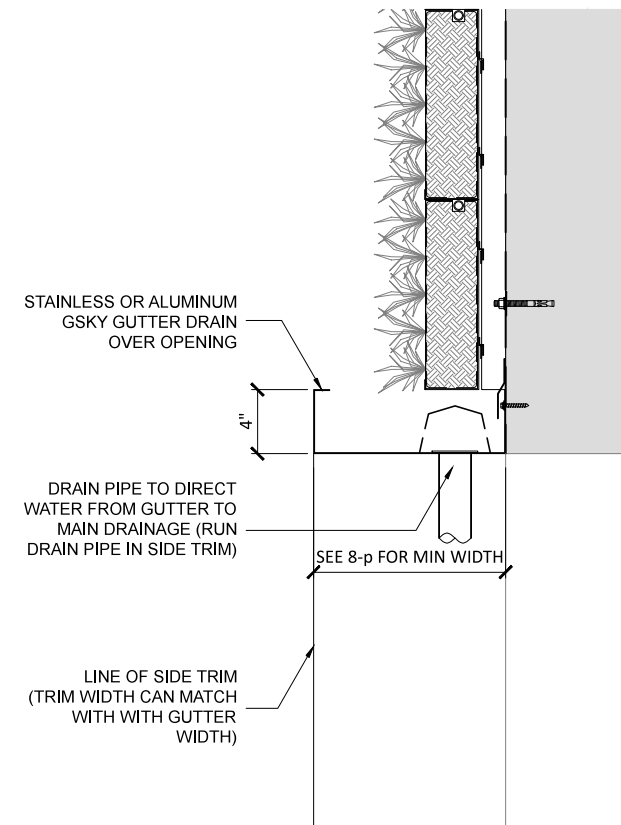

## CORNER PANEL GUTTER OVER OPENING

#601 - 318 HOMER ST  
VANCOUVER, BC V6B 2V2  
604-708-0611 ph 604-357-1315 fax  
www.gsky.com

DRAWING #

7-p

DATE: AUG 18, 2010 SCALE: AS NOTED  
REV DATE: SEP 19, 2014 PAPER SIZE: 11 x 17

1 3D VIEW FOR TYPICAL DETAILS  
SCALE NTS (FILE # 7-p-1)

2 PLAN DETAIL / CORNER TRIM  
SCALE 1" - 1'-0" (FILE # 7-p-2)

3 PLAN DETAIL / CORNER PANEL  
SCALE 1" - 1'-0" (FILE # 7-p-3)

4 SECTION DETAIL / GUTTER OVER OPENING  
SCALE 1" - 1'-0" (FILE # 7-p-4)