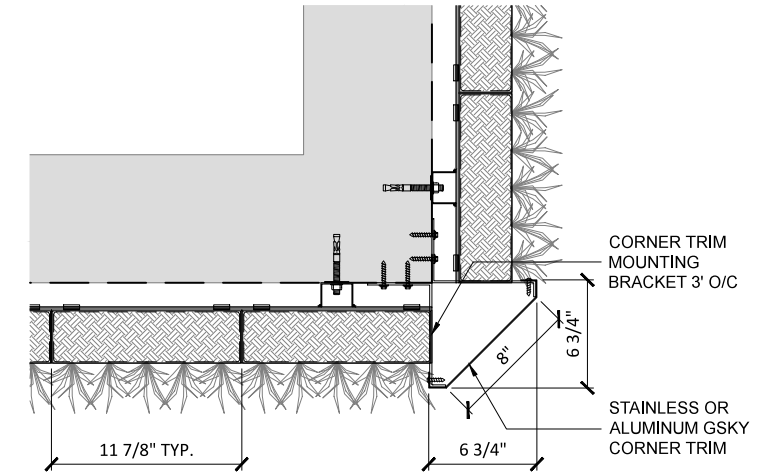

## CORNER PANEL GUTTER OVER OPENING

#601 - 318 HOMER ST  
VANCOUVER, BC V6B 2V2  
604-708-0611 ph 604-357-1315 fax  
www.gsky.com

DRAWING #

7-p

DATE: AUG 18, 2010 SCALE: AS NOTED  
REV DATE: SEP 19, 2014 PAPER SIZE: 11 x 17

1 3D VIEW FOR TYPICAL DETAILS  
SCALE NTS (FILE # 7-p-1)

2 PLAN DETAIL / CORNER TRIM  
SCALE 1" - 1'-0" (FILE # 7-p-2)

3 PLAN DETAIL / CORNER PANEL  
SCALE 1" - 1'-0" (FILE # 7-p-3)

4 SECTION DETAIL / GUTTER OVER OPENING  
SCALE 1" - 1'-0" (FILE # 7-p-4)