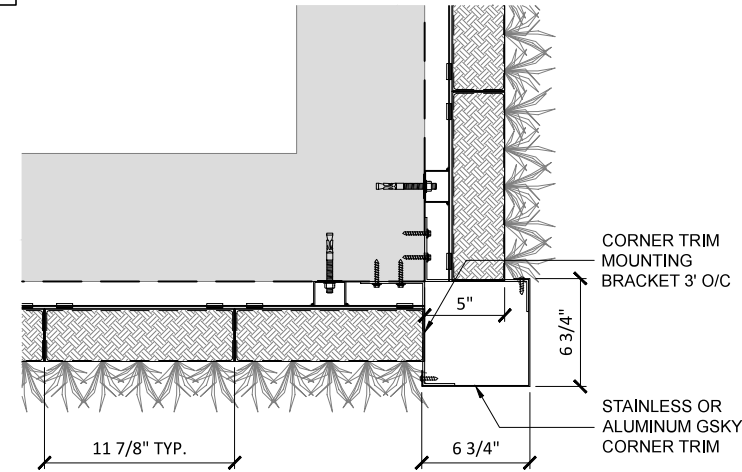

## CORNER PANEL GUTTER OVER OPENING

#601 - 318 HOMER ST  
VANCOUVER, BC V6B 2V2  
604-708-0611 ph 604-357-1315 fax  
www.gsky.com

DRAWING #

7-p

DATE: AUG 18, 2010 SCALE: AS NOTED  
REV DATE: SEP 19, 2014 PAPER SIZE: 11 x 17

1 3D VIEW FOR TYPICAL DETAILS  
SCALE NTS (FILE # 7-p-1)

2 PLAN DETAIL / CORNER TRIM  
SCALE 1" - 1'-0" (FILE # 7-p-2)

3 PLAN DETAIL / CORNER PANEL  
SCALE 1" - 1'-0" (FILE # 7-p-3)

4 SECTION DETAIL / GUTTER OVER OPENING  
SCALE 1" - 1'-0" (FILE # 7-p-4)