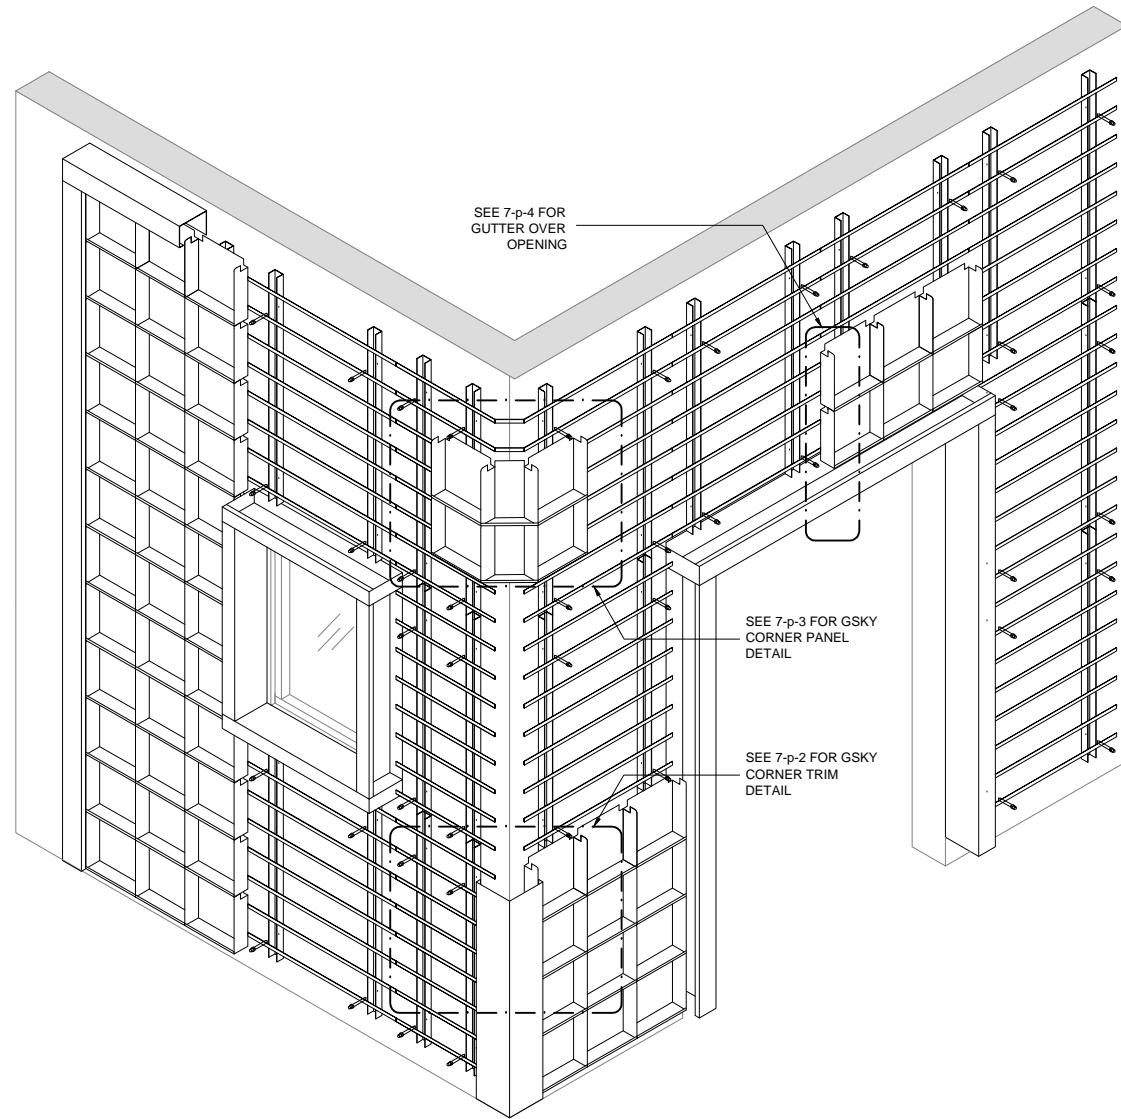

# GSKY GREEN WALL PANELS

TYPICAL DETAILS / INTERIOR OR EXTERIOR  
3D VIEW  
CORNER TRIM

CORNER PANEL  
GUTTER OVER OPENING

#704 - 318 HOMER ST  
VANCOUVER, BC V6B 2V2  
604-708-0611 ph 604-357-1315 fax  
www.gsky.com

DRAWING #

7-p

DATE: AUG 18, 2010

SCALE: AS NOTED

REV DATE: N/A

PAPER SIZE: 11 x 17

**1** 3D VIEW FOR TYPICAL DETAILS  
SCALE NTS (FILE # 7-p-1)

**2** PLAN DETAIL / CORNER TRIM  
SCALE 1" - 1'-0" (FILE # 7-p-2)

**3** PLAN DETAIL / CORNER PANEL  
SCALE 1" - 1'-0" (FILE # 7-p-3)

**4** SECTION DETAIL / GUTTER OVER OPENING  
SCALE 1" - 1'-0" (FILE # 7-p-4)