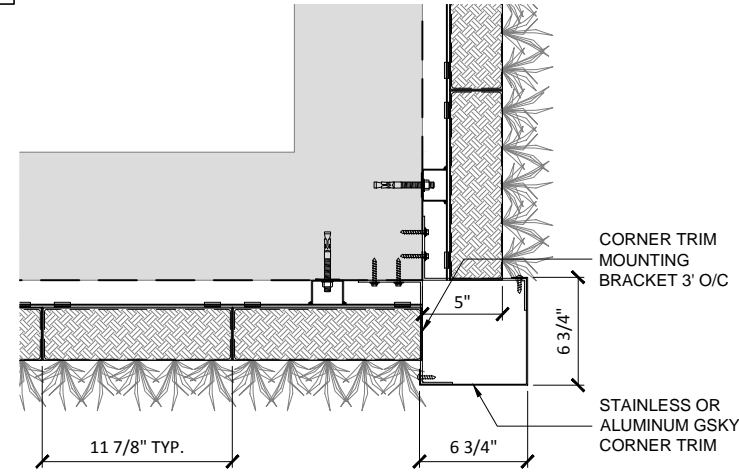

DRAWING #

7-p

DATE: AUG 18, 2010

SCALE: AS NOTED

REV DATE: N/A

PAPER SIZE: 11 x 17

**1** 3D VIEW FOR TYPICAL DETAILS  
SCALE NTS (FILE # 7-p-1)

**2** PLAN DETAIL / CORNER TRIM  
SCALE 1" - 1'-0" (FILE # 7-p-2)

**3** PLAN DETAIL / CORNER PANEL  
SCALE 1" - 1'-0" (FILE # 7-p-3)

**4** SECTION DETAIL / GUTTER OVER OPENING  
SCALE 1" - 1'-0" (FILE # 7-p-4)