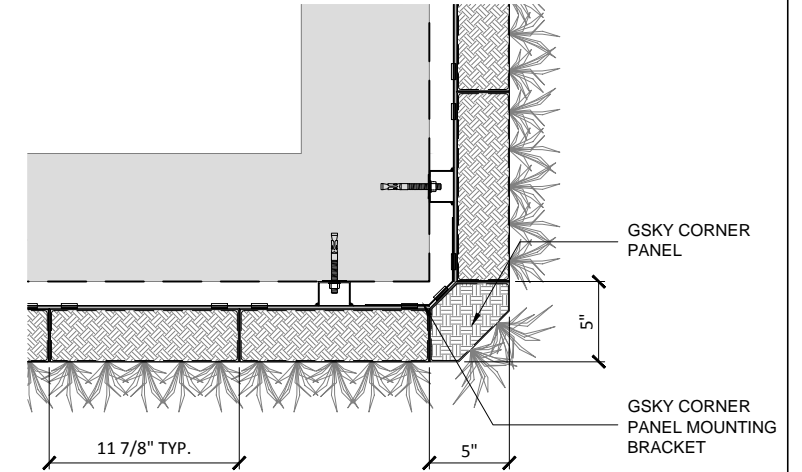

DRAWING #

7-p

DATE: AUG 18, 2010

SCALE: AS NOTED

REV DATE: N/A

PAPER SIZE: 11 x 17

**1** 3D VIEW FOR TYPICAL DETAILS  
SCALE NTS (FILE # 7-p-1)

**2** PLAN DETAIL / CORNER TRIM  
SCALE 1" - 1'-0" (FILE # 7-p-2)

**3** PLAN DETAIL / CORNER PANEL  
SCALE 1" - 1'-0" (FILE # 7-p-3)

**4** SECTION DETAIL / GUTTER OVER OPENING  
SCALE 1" - 1'-0" (FILE # 7-p-4)