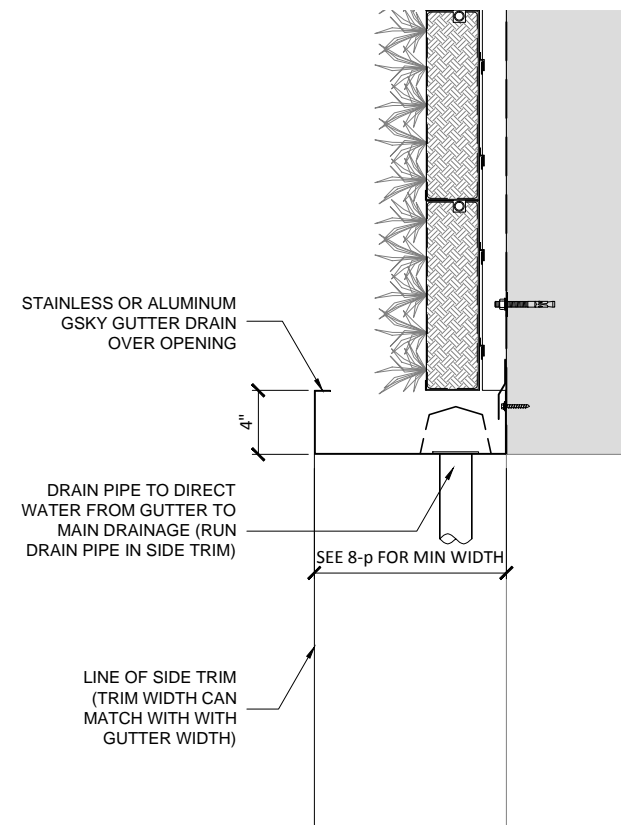

DRAWING #

7-p

DATE: AUG 18, 2010

SCALE: AS NOTED

REV DATE: N/A

PAPER SIZE: 11 x 17

**1** 3D VIEW FOR TYPICAL DETAILS  
SCALE NTS (FILE # 7-p-1)

**2** PLAN DETAIL / CORNER TRIM  
SCALE 1" - 1'-0" (FILE # 7-p-2)

**3** PLAN DETAIL / CORNER PANEL  
SCALE 1" - 1'-0" (FILE # 7-p-3)

**4** SECTION DETAIL / GUTTER OVER OPENING  
SCALE 1" - 1'-0" (FILE # 7-p-4)